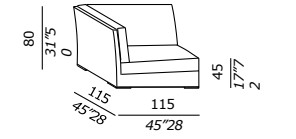

SKETCHES OF CONFIGURATIONS

88, 89

JAMES LARGE divano componibile . modular sofa
cuscini . cushions 55SP, PEK UNO tavolo basso . low table, BLAKE tavolo basso . low table

JAMES LARGE 2002

elemento - unit LARGE 110

terminale - end unit LARGE 130

terminale - end unit LARGE 180

angolo - corner unit LARGE

chaise longue LARGE

SKETCHES OF CONFIGURATIONS

92, 93

JAMES SLIM divano e poltrona
. sofa and armchair JAMES SLIM
appoggiareni . lumbar cushions
ADRIAN 50R tavolo basso . low table
BIRK specchio . mirror