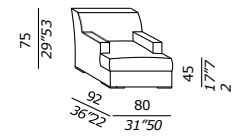

terminale - end unit LARGE 130

terminale - end unit LARGE 180

angolo - corner unit LARGE

chaise longue LARGE

SKETCHES OF CONFIGURATIONS

92, 93

JAMES SLIM divano e poltrona
. sofa and armchair JAMES SLIM
appoggiareni . lumbar cushions
ADRIAN 50R tavolo basso . low table
BIRK specchio . mirror

poltrona - armchair SLIM

sofa SLIM 155

sofa SLIM 205

sofa SLIM 235

relax chair SLIM 95

pouf SLIM 75

elemento - unit SLIM 80

terminale - end unit SLIM 95