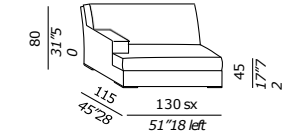

SKETCHES OF CONFIGURATIONS

88, 89

JAMES LARGE divano componibile . modular sofa
cuscini . cushions 55SP, PEK UNO tavolo basso . low table, BLAKE tavolo basso . low table

JAMES LARGE 2002

elemento - unit LARGE 110

terminale - end unit LARGE 130

terminale - end unit LARGE 180

angolo - corner unit LARGE

chaise longue LARGE

SKETCHES OF CONFIGURATIONS

92, 93

JAMES SLIM divano e poltrona
. sofa and armchair JAMES SLIM
appoggiareni . lumbar cushions
ADRIAN 50R tavolo basso . low table
BIRK specchio . mirror