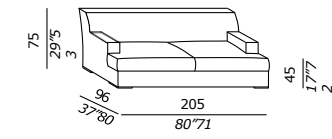

terminale - end unit LARGE 130

terminale - end unit LARGE 180

angolo - corner unit LARGE

chaise longue LARGE

SKETCHES OF CONFIGURATIONS

92, 93

JAMES SLIM divano e poltrona
. sofa and armchair JAMES SLIM
appoggiareni . lumbar cushions
ADRIAN 50R tavolo basso . low table
BIRK specchio . mirror

poltrona - armchair SLIM

sofa SLIM 155

sofa SLIM 205

sofa SLIM 235

relax chair SLIM 95

pouf SLIM 75

elemento - unit SLIM 80

terminale - end unit SLIM 95