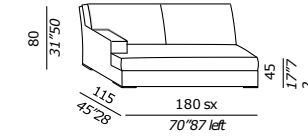

terminale - end unit LARGE 130

terminale - end unit LARGE 180

angolo - corner unit LARGE

chaise longue LARGE

SKETCHES OF CONFIGURATIONS

92, 93

JAMES SLIM divano e poltrona
. sofa and armchair JAMES SLIM
appoggiareni . lumbar cushions
ADRIAN 50R tavolo basso . low table
BIRK specchio . mirror