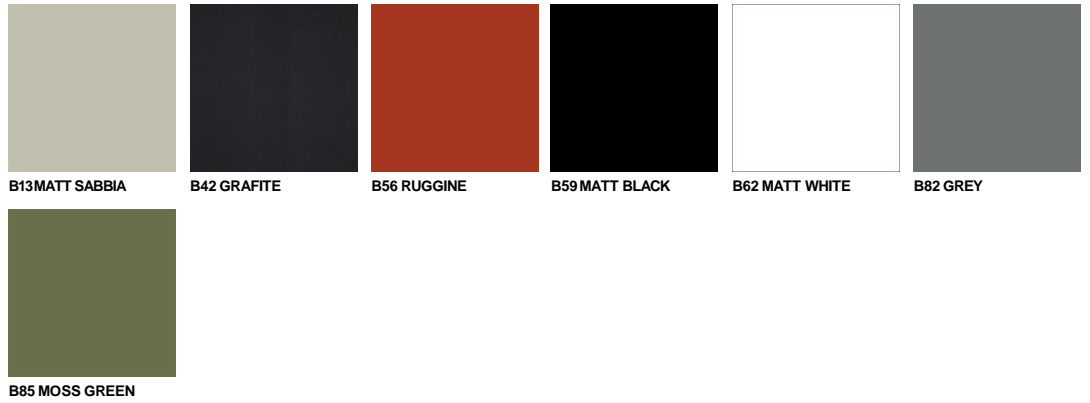

Frame

Lacquers