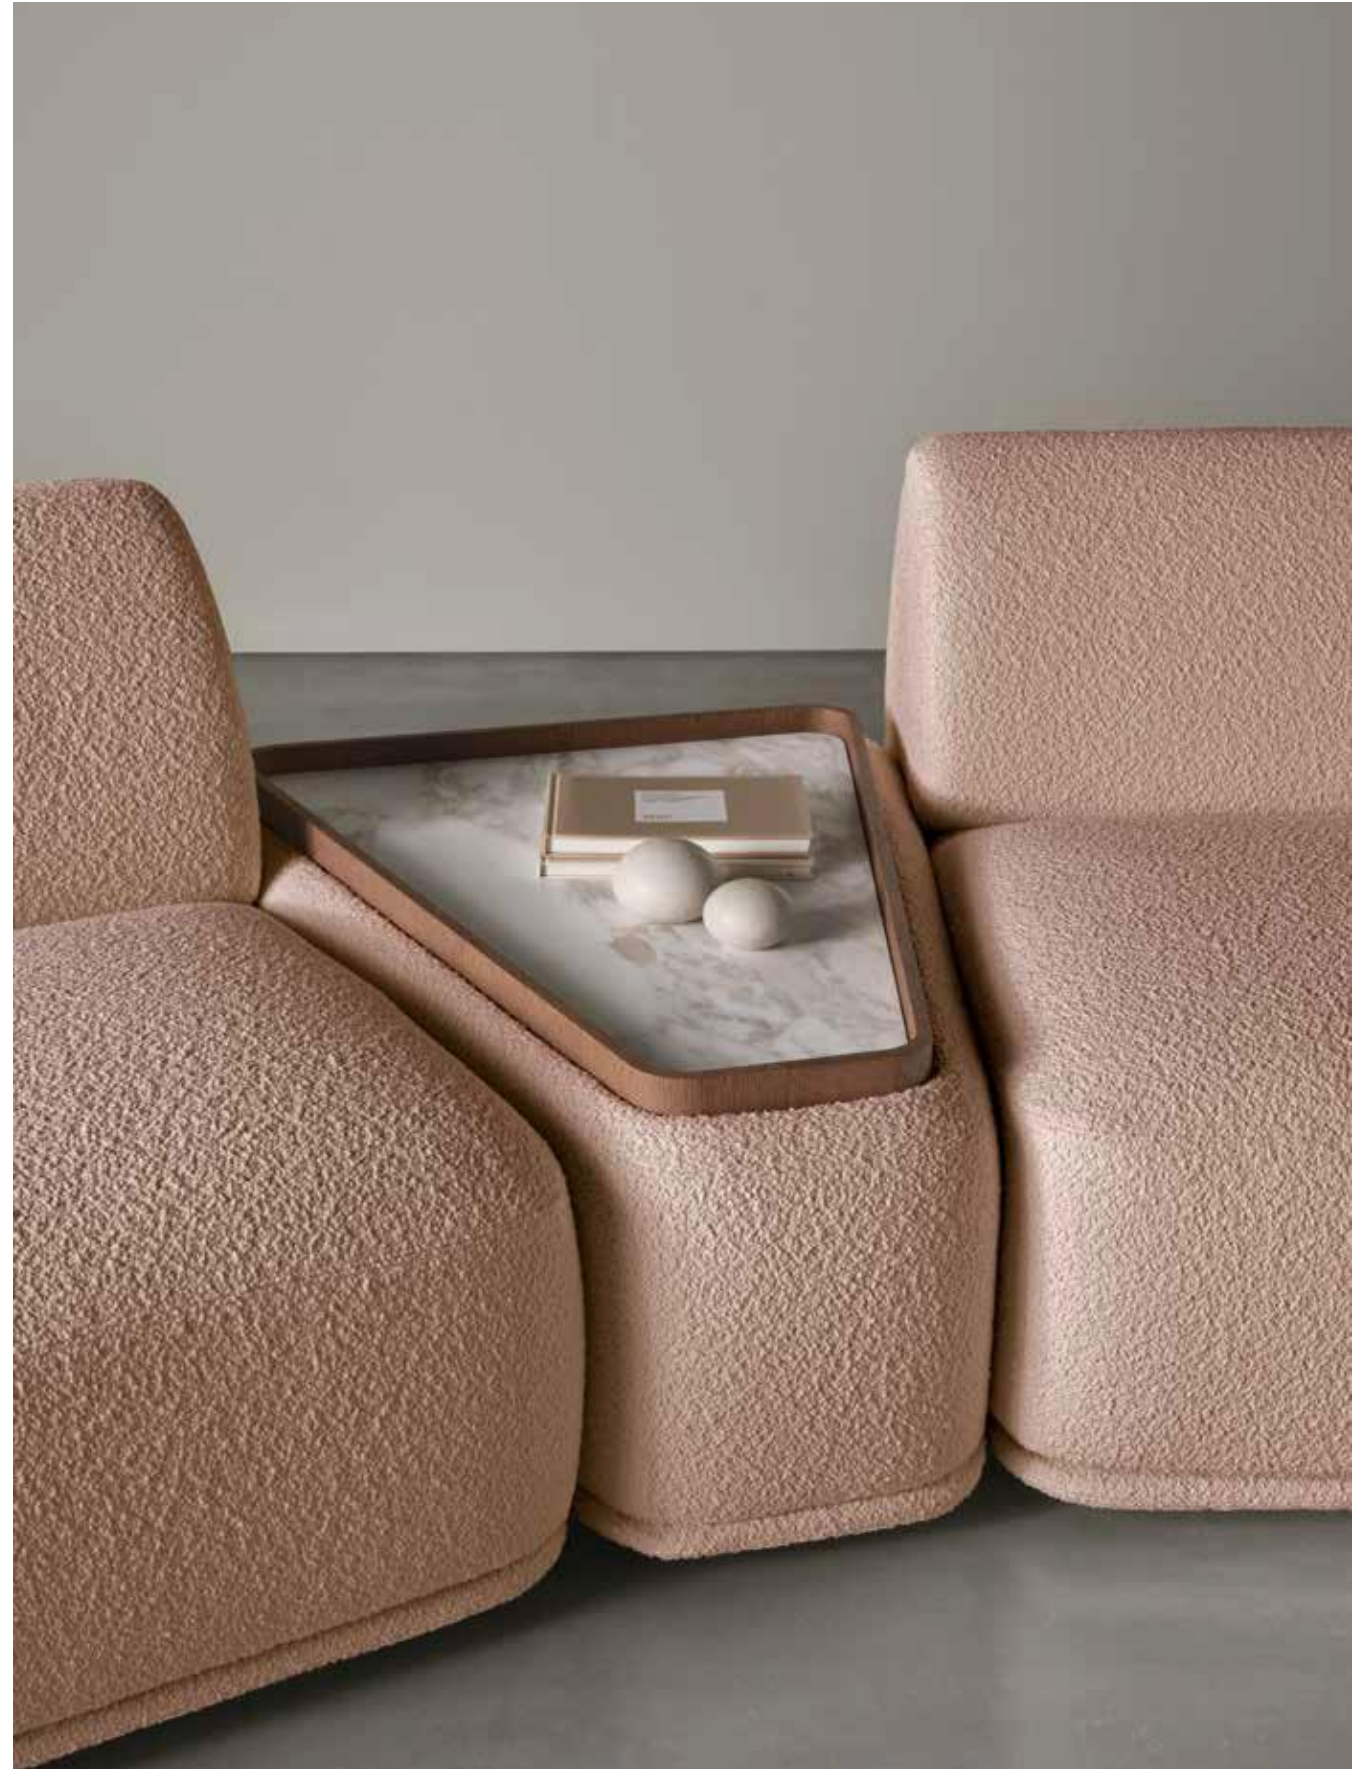

RENÉ divano componibile . modular sofa

Sept 2024